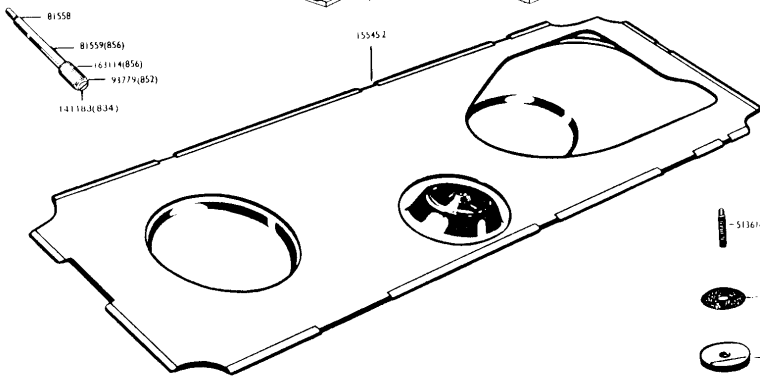

SINGER

348K

MACHINE NO. 348K

List of Parts— SINGER* Machine No. 348K

ATTACHMENT SET 101540

32773	Presser Foot
161127	Zipper Foot
161172	Seam Guide
161295	Screwdriver (SM)
161609	Tube of Oil
161613	Presser Foot
161612	Button Foot
161894	Raising Plate
161895	Throat Plate
172336	Bobbin (Plastic) (3)
276302	Fashion Disc 2
276303	Fashion Disc 3
276305	Fashion Disc 5
276306	Fashion Disc 6
276308	Fashion Disc 8
276309	Fashion Disc 9
276310	Fashion Disc 10
276312	Fashion Disc 12
276313	Fashion Disc 13
276319	Fashion Disc 19
276321	Fashion Disc 21
276326	Fashion Disc 26
276331	Fashion Disc 31
2020(15x1)	Needles 14 (3)
21475(Rev.)	Instruction Book

List of Parts—Machine No. 348K

98010-012
81563(638) 98009-012

Suffix varies according to voltage.
See Parts List Section.

98009-012

For other discs see
Parts List Section
No. 276302 to 276331

SINGER[®] SNK 4/ENK 4 for 337K, 338K, 347K & 348K Machines