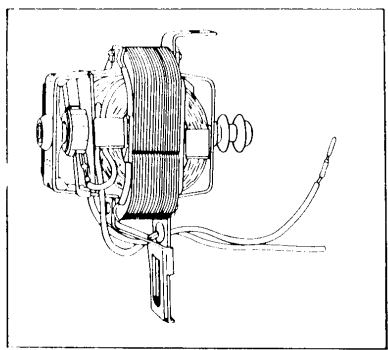

SINGER

348K

MACHINE NO. 348K

List of Parts— SINGER* Machine No. 348K

ATTACHMENT SET 101540

32773	Presser Foot
161127	Zipper Foot
161172	Seam Guide
161295	Screwdriver (SM)
161609	Tube of Oil
161613	Presser Foot
161612	Button Foot
161894	Raising Plate
161895	Throat Plate
172336	Bobbin (Plastic) (3)
276302	Fashion Disc 2
276303	Fashion Disc 3
276305	Fashion Disc 5
276306	Fashion Disc 6
276308	Fashion Disc 8
276309	Fashion Disc 9
276310	Fashion Disc 10
276312	Fashion Disc 12
276313	Fashion Disc 13
276319	Fashion Disc 19
276321	Fashion Disc 21
276326	Fashion Disc 26
276331	Fashion Disc 31
2020(15x1)	Needles 14 (3)
21475(Rev.)	Instruction Book

List of Parts—Machine No. 348K

98010-012
81563(638) 98009-012

Suffix varies according to voltage.
See Parts List Section.

98009-012

For other discs see
Parts List Section
No. 276302 to 276331

SINGER[®] SNK 4/ENK 4 for 337K, 338K, 347K & 348K Machines

Form 730 - SNK4 Motor

SNK 4/ENK 4 MOTOR

89480-017 (95-145 VOLTS)

**FOOT CONTROLLER
SINGLE PILE**

SNK 4/ENK 4 MOTOR

618776 004 (95 - 145 VOLTS)