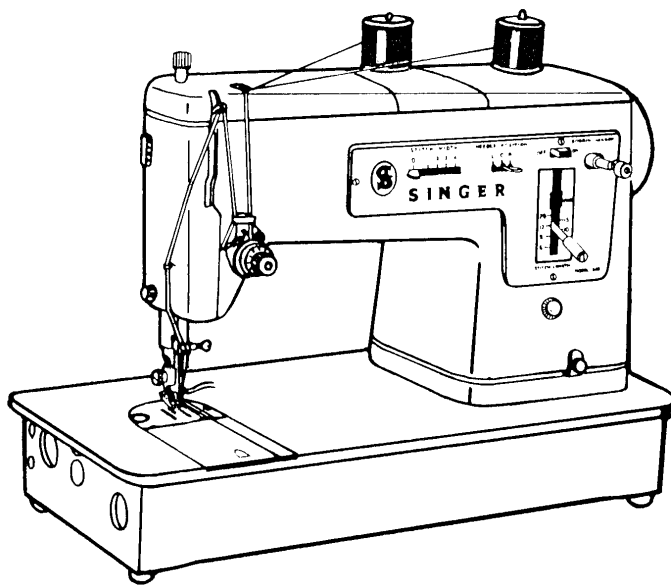

SINGER

348K

MACHINE NO. 348K

List of Parts— SINGER* Machine No. 348K

ATTACHMENT SET 101540

32773	Presser Foot
161127	Zipper Foot
161172	Seam Guide
161295	Screwdriver (SM)
161609	Tube of Oil
161613	Presser Foot
161612	Button Foot
161894	Raising Plate
161895	Throat Plate
172336	Bobbin (Plastic) (3)
276302	Fashion Disc 2
276303	Fashion Disc 3
276305	Fashion Disc 5
276306	Fashion Disc 6
276308	Fashion Disc 8
276309	Fashion Disc 9
276310	Fashion Disc 10
276312	Fashion Disc 12
276313	Fashion Disc 13
276319	Fashion Disc 19
276321	Fashion Disc 21
276326	Fashion Disc 26
276331	Fashion Disc 31
2020(15x1)	Needles 14 (3)
21475(Rev.)	Instruction Book

List of Parts—Machine No. 348K

98010-012
81563(638) 98009-012

Suffix varies according to voltage.
See Parts List Section.

98009-012

For other discs see
Parts List Section
No. 276302 to 276331

SINGER[®] SNK 4/ENK 4 for 337K, 338K, 347K & 348K Machines