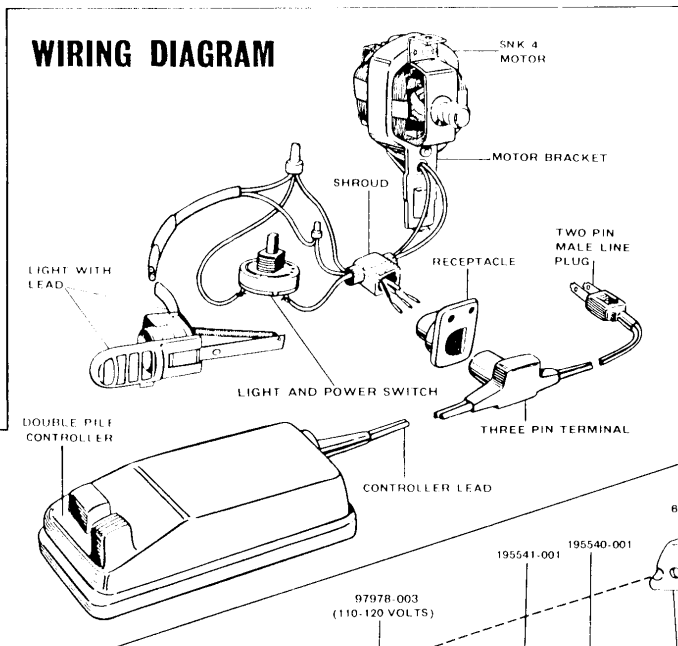

SINGER

348K

MACHINE NO. 348K

List of Parts— SINGER* Machine No. 348K

ATTACHMENT SET 101540

32773	Presser Foot
161127	Zipper Foot
161172	Seam Guide
161295	Screwdriver (SM)
161609	Tube of Oil
161613	Presser Foot
161612	Button Foot
161894	Raising Plate
161895	Throat Plate
172336	Bobbin (Plastic) (3)
276302	Fashion Disc 2
276303	Fashion Disc 3
276305	Fashion Disc 5
276306	Fashion Disc 6
276308	Fashion Disc 8
276309	Fashion Disc 9
276310	Fashion Disc 10
276312	Fashion Disc 12
276313	Fashion Disc 13
276319	Fashion Disc 19
276321	Fashion Disc 21
276326	Fashion Disc 26
276331	Fashion Disc 31
2020(15x1)	Needles 14 (3)
21475(Rev.)	Instruction Book

List of Parts—Machine No. 348K

98010-012
81563(638) 98009-012

Suffix varies according to voltage.
See Parts List Section.

98009-012

For other discs see
Parts List Section
No. 276302 to 276331

SINGER[®] SNK 4/ENK 4 for 337K, 338K, 347K & 348K Machines

Form 730 - SNK4 Motor

SNK 4/ENK 4 MOTOR

89480-017 (95-145 VOLTS)

**FOOT CONTROLLER
SINGLE PILE**

SNK 4/ENK 4 MOTOR

618776 004 (95 - 145 VOLTS)