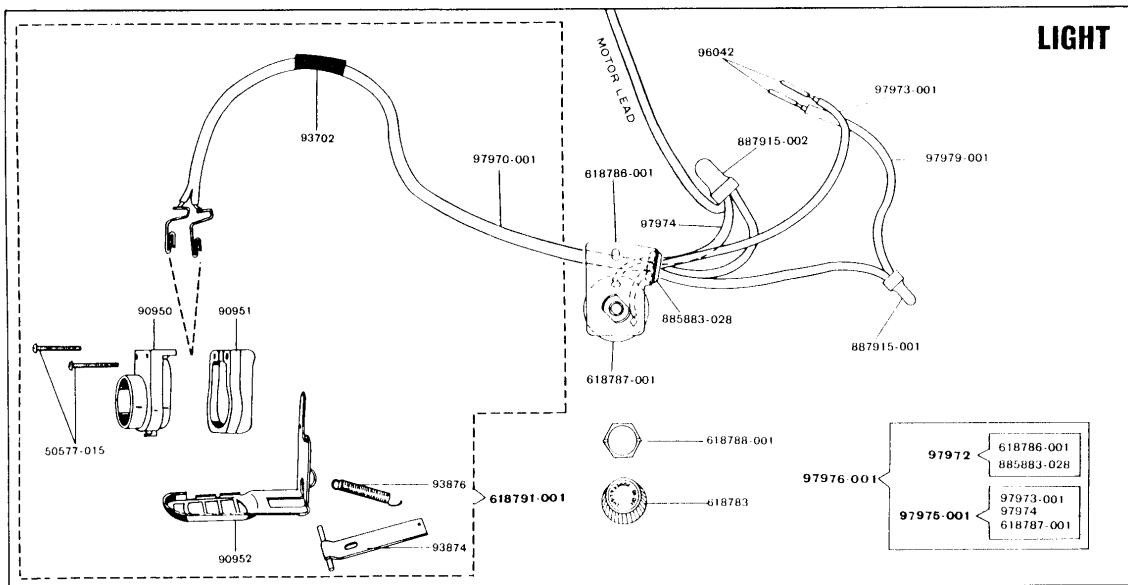

SINGER

348K

MACHINE NO. 348K

List of Parts— SINGER* Machine No. 348K

ATTACHMENT SET 101540

32773	Presser Foot
161127	Zipper Foot
161172	Seam Guide
161295	Screwdriver (SM)
161609	Tube of Oil
161613	Presser Foot
161612	Button Foot
161894	Raising Plate
161895	Throat Plate
172336	Bobbin (Plastic) (3)
276302	Fashion Disc 2
276303	Fashion Disc 3
276305	Fashion Disc 5
276306	Fashion Disc 6
276308	Fashion Disc 8
276309	Fashion Disc 9
276310	Fashion Disc 10
276312	Fashion Disc 12
276313	Fashion Disc 13
276319	Fashion Disc 19
276321	Fashion Disc 21
276326	Fashion Disc 26
276331	Fashion Disc 31
2020(15x1)	Needles 14 (3)
21475(Rev.)	Instruction Book

List of Parts—Machine No. 348K

98010-012
81563(638) 98009-012

Suffix varies according to voltage.
See Parts List Section.

98009-012

For other discs see
Parts List Section
No. 276302 to 276331

SINGER[®] SNK 4/ENK 4 for 337K, 338K, 347K & 348K Machines

Form 730 - SNK4 Motor

SNK 4/ENK 4 MOTOR

89480-017 (95-145 VOLTS)

**FOOT CONTROLLER
SINGLE PILE**

SNK 4/ENK 4 MOTOR

618776 004 (95 - 145 VOLTS)