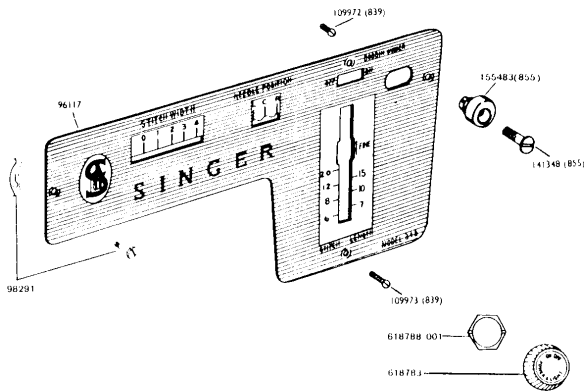

SINGER

348K

MACHINE NO. 348K

List of Parts— SINGER* Machine No. 348K

ATTACHMENT SET 101540

32773	Presser Foot
161127	Zipper Foot
161172	Seam Guide
161295	Screwdriver (SM)
161609	Tube of Oil
161613	Presser Foot
161612	Button Foot
161894	Raising Plate
161895	Throat Plate
172336	Bobbin (Plastic) (3)
276302	Fashion Disc 2
276303	Fashion Disc 3
276305	Fashion Disc 5
276306	Fashion Disc 6
276308	Fashion Disc 8
276309	Fashion Disc 9
276310	Fashion Disc 10
276312	Fashion Disc 12
276313	Fashion Disc 13
276319	Fashion Disc 19
276321	Fashion Disc 21
276326	Fashion Disc 26
276331	Fashion Disc 31
2020(15x1)	Needles 14 (3)
21475(Rev.)	Instruction Book

List of Parts—Machine No. 348K

98010-012
81563(638) 98009-012

Suffix varies according to voltage.
See Parts List Section.

98009-012

For other discs see
Parts List Section
No. 276302 to 276331

SINGER[®] SNK 4/ENK 4 for 337K, 338K, 347K & 348K Machines

Form 730 - SNK4 Motor

SNK 4/ENK 4 MOTOR

89480-017 (95-145 VOLTS)

**FOOT CONTROLLER
SINGLE PILE**

SNK 4/ENK 4 MOTOR

618776 004 (95 - 145 VOLTS)