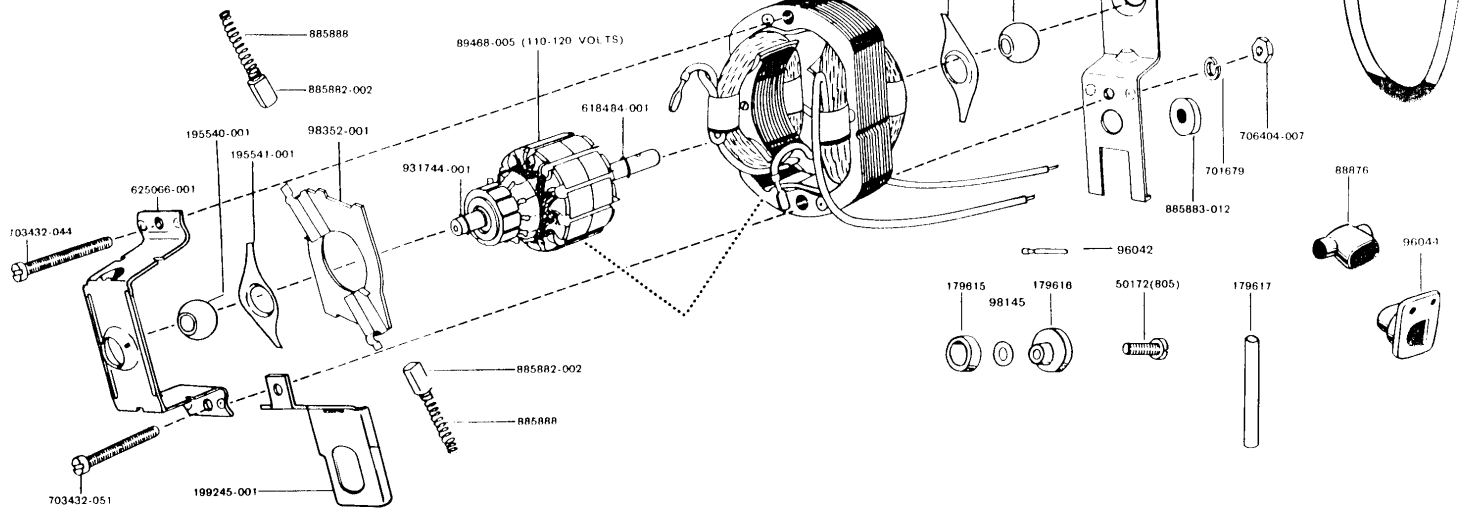

SINGER

348K

MACHINE NO. 348K

List of Parts— SINGER* Machine No. 348K

ATTACHMENT SET 101540

32773	Presser Foot
161127	Zipper Foot
161172	Seam Guide
161295	Screwdriver (SM)
161609	Tube of Oil
161613	Presser Foot
161612	Button Foot
161894	Raising Plate
161895	Throat Plate
172336	Bobbin (Plastic) (3)
276302	Fashion Disc 2
276303	Fashion Disc 3
276305	Fashion Disc 5
276306	Fashion Disc 6
276308	Fashion Disc 8
276309	Fashion Disc 9
276310	Fashion Disc 10
276312	Fashion Disc 12
276313	Fashion Disc 13
276319	Fashion Disc 19
276321	Fashion Disc 21
276326	Fashion Disc 26
276331	Fashion Disc 31
2020(15x1)	Needles 14 (3)
21475(Rev.)	Instruction Book

List of Parts—Machine No. 348K

98010-012
81563(638) 98009-012

Suffix varies according to voltage.
See Parts List Section.

98009-012

For other discs see
Parts List Section
No. 276302 to 276331

SINGER[®] SNK 4/ENK 4 for 337K, 338K, 347K & 348K Machines

Form 730 - SNK4 Motor

SNK 4/ENK 4 MOTOR

89480-017 (95-145 VOLTS)

**FOOT CONTROLLER
SINGLE PILE**

SNK 4/ENK 4 MOTOR

618776 004 (95 - 145 VOLTS)