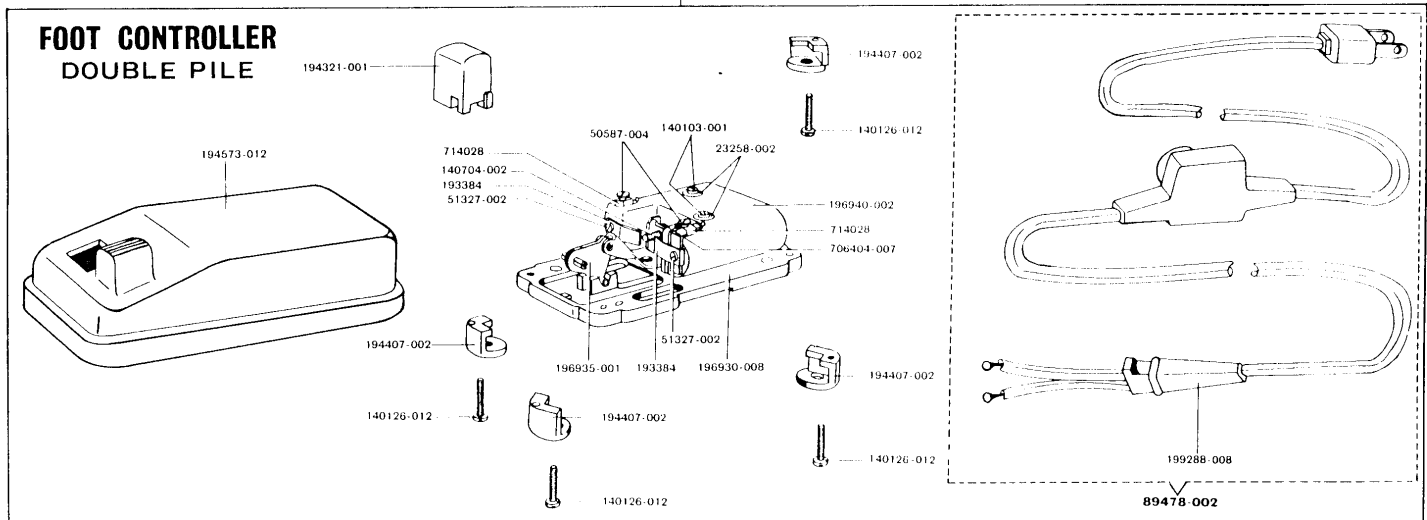

89480-017 (95-145 VOLTS)